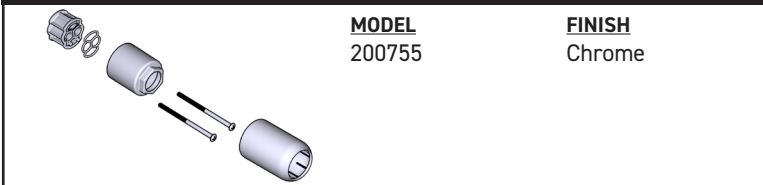

MOEN®

ORDER BY PART NUMBER

VALVE TRIM ONLY	SHOWER TRIM ONLY	TUB SHOWER TRIM	FINISH
UTL181	UTL182EP	UTL183EP	Chrome
UTL181BC	UTL182EPBC	UTL183EPBC	Brushed Chrome
	UTL182NH	UTL183NH	Chrome

*All models with an EP suffix include a 1.75 GPM showerhead

**All models with an NH suffix do not include a showerhead

Illustrated Parts

CHATEAU™

Single-Handle M-CORE™ 2-Series Trim

ID	Kit Description	Kit Number	Finish
A	Shower Arm Flange	AT2199	Chrome
		AT2199SLP	Brushed Chrome
B	Shower Arm	10154	Chrome
		10154SLP	Brushed Chrome
C	Shower Head (1.75 GPM)	6300EP	Chrome
		6300EPBC	Brushed Chrome
D	Cartridge Assembly	1212	N/A
E	Cartridge Nut	200762	N/A
F	Sleeve	200776	Chrome
		200776BC	Brushed Chrome
G	Backing Plate	200766	N/A
H	Snap Ring	200772	N/A
I	Backing Plate Screws (2)	200764	N/A
J	Escutcheon Kit	206298	Chrome
		206298BC	Brushed Chrome
K	Handle Kit	200791	Chrome
		200791BC	Brushed Chrome
L	Set Screw (Requires 3/32" Hex Key)	40057	N/A
M	Tub Spout Kit	3931	Chrome
		3929BC	Brushed Chrome

OPTIONAL: 1" Handle Extension Kit

MODEL	FINISH
200755	Chrome