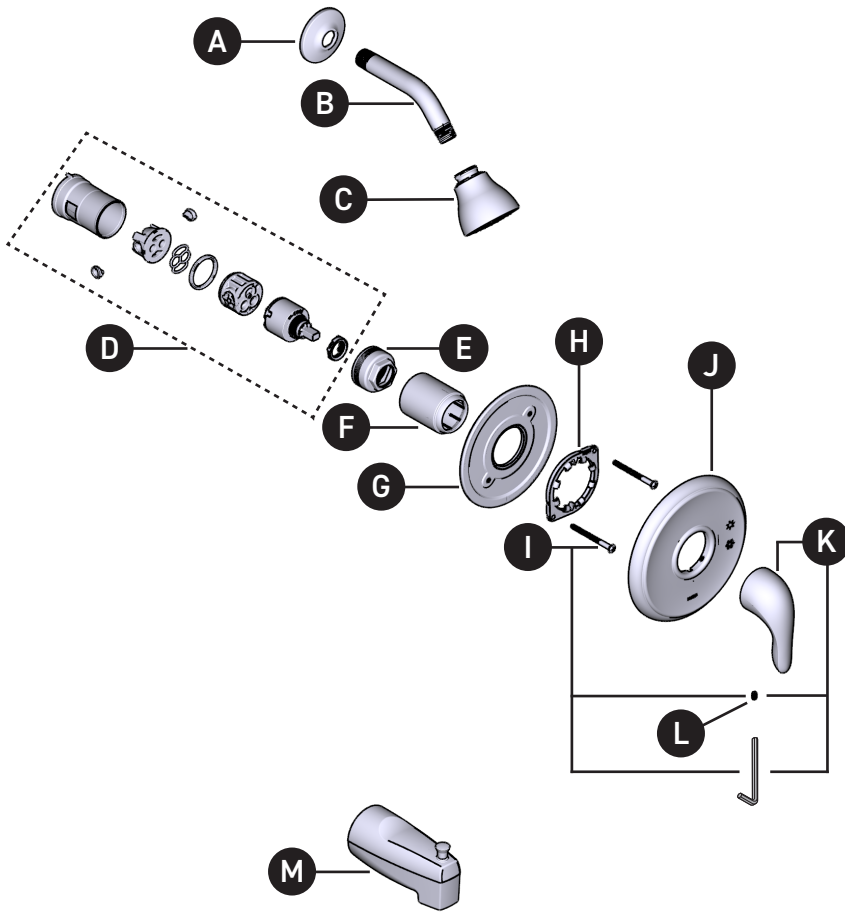

MOEN®

ORDER BY PART NUMBER

VALVE TRIM ONLY	SHOWER TRIM ONLY	TUB SHOWER TRIM	FINISH
UTL181	UTL182EP	UTL183EP	Chrome
UTL181BC	UTL182EPBC	UTL183EPBC	Brushed Chrome
	UTL182NH	UTL183NH	Chrome

*All models with an EP suffix include a 1.75 GPM showerhead

**All models with an NH suffix do not include a showerhead

Illustrated Parts

CHATEAU™

Single-Handle M-CORE™ 2-Series Trim

ID	Kit Description	Kit Number	Finish
A	Shower Arm Flange	AT2199	Chrome
		AT2199SLP	Brushed Chrome
B	Shower Arm	10154	Chrome
		10154SLP	Brushed Chrome
C	Shower Head (1.75 GPM)	6300EP	Chrome
		6300EPBC	Brushed Chrome
D	Cartridge Assembly	1212	N/A
E	Cartridge Nut	200762	N/A
F	Sleeve	200776	Chrome
		200776BC	Brushed Chrome
G	Backing Plate	200766	N/A
H	Snap Ring	200772	N/A
I	Backing Plate Screws (2)	200764	N/A
J	Escutcheon Kit	206298	Chrome
		206298BC	Brushed Chrome
K	Handle Kit	200791	Chrome
		200791BC	Brushed Chrome
L	Set Screw (Requires 3/32" Hex Key)	40057	N/A
M	Tub Spout Kit	3931	Chrome
		3929BC	Brushed Chrome

OPTIONAL: 1" Handle Extension Kit

MODEL	FINISH
200755	Chrome